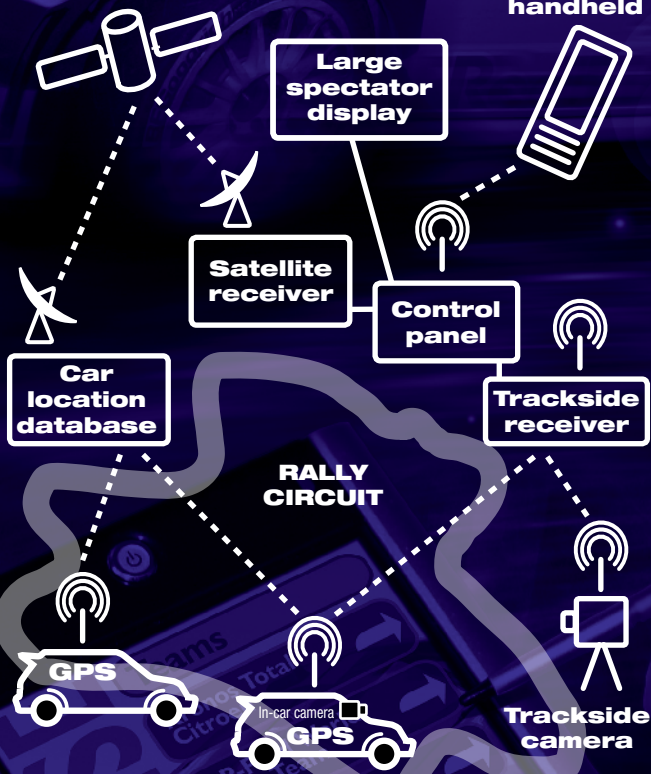

# VISUALISE

Radically enhancing the spectator  
experience at public events

Communications, computing and content research

# VISUALISE DEMONSTRATOR

Satellite

Spectator  
handheld

- Access to live video feeds (in-car, track-side, etc.)
- Live position updates (GPS tracking on a map)
- Live timing data per stage/leg
- Access statistics for current and past performance
- View background information on teams and drivers
- Customise the view and experience:
  - Follow a favourite driver or team
  - Watch a specific location or locations
  - Automatically switch to live action based on preferences